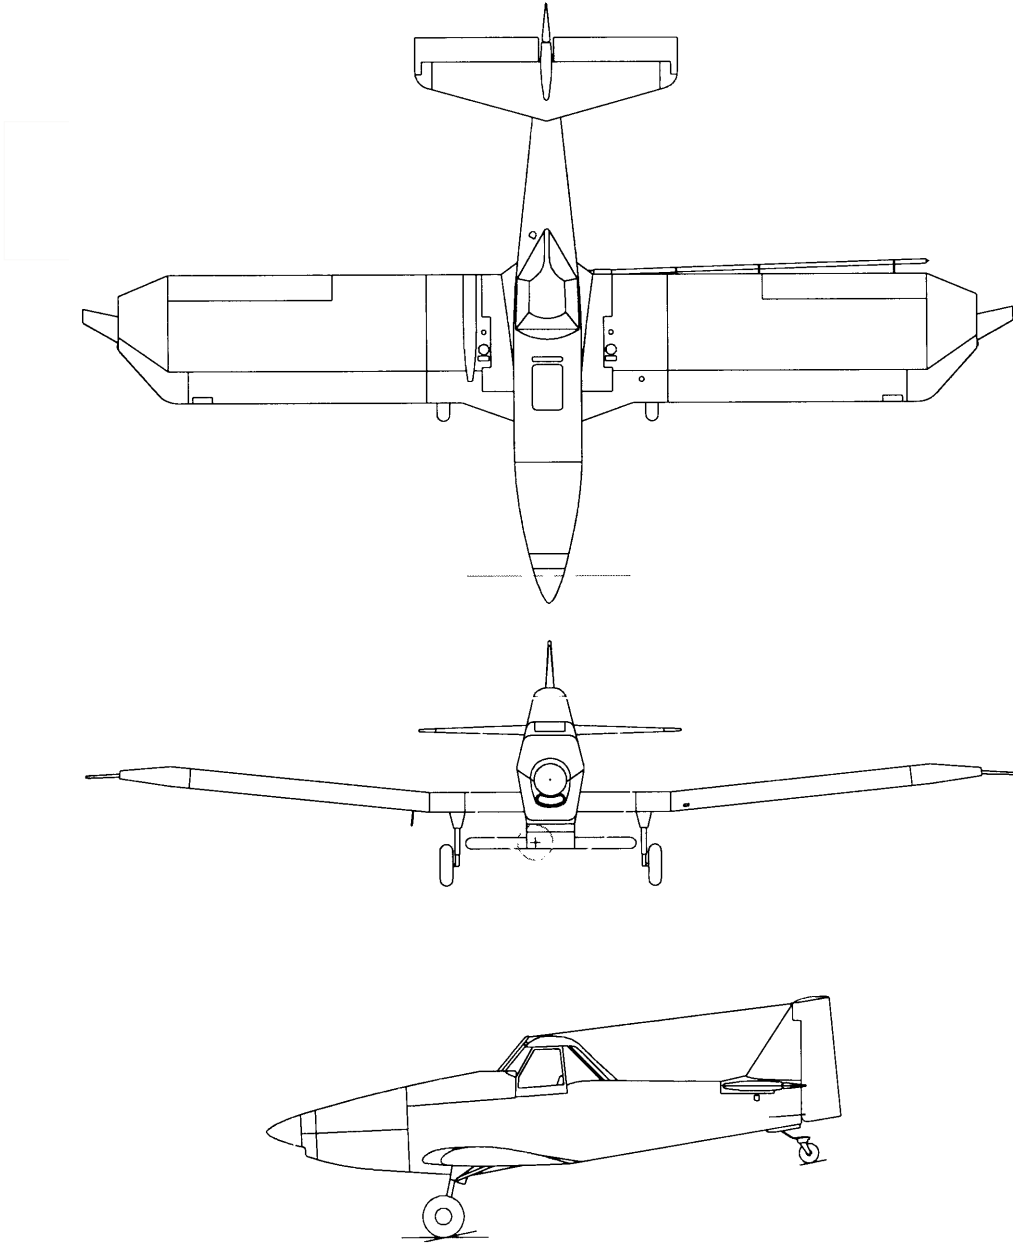

## 620-BTG

Empty Weight	3,030 lbs (1,374 kg)
Typical Part 8 Operating Weight	6,000 lbs (2,722 kg)
Wing Span	46 ft 8 in (14.22 m)
Length	29 ft 8 in (9 m)
Height	9 ft 6 in (2.9 m)
Wing Area	277 sq ft (25.73 sq m)
Main Gear Tread Width	10 ft 6 in (3.2 m)